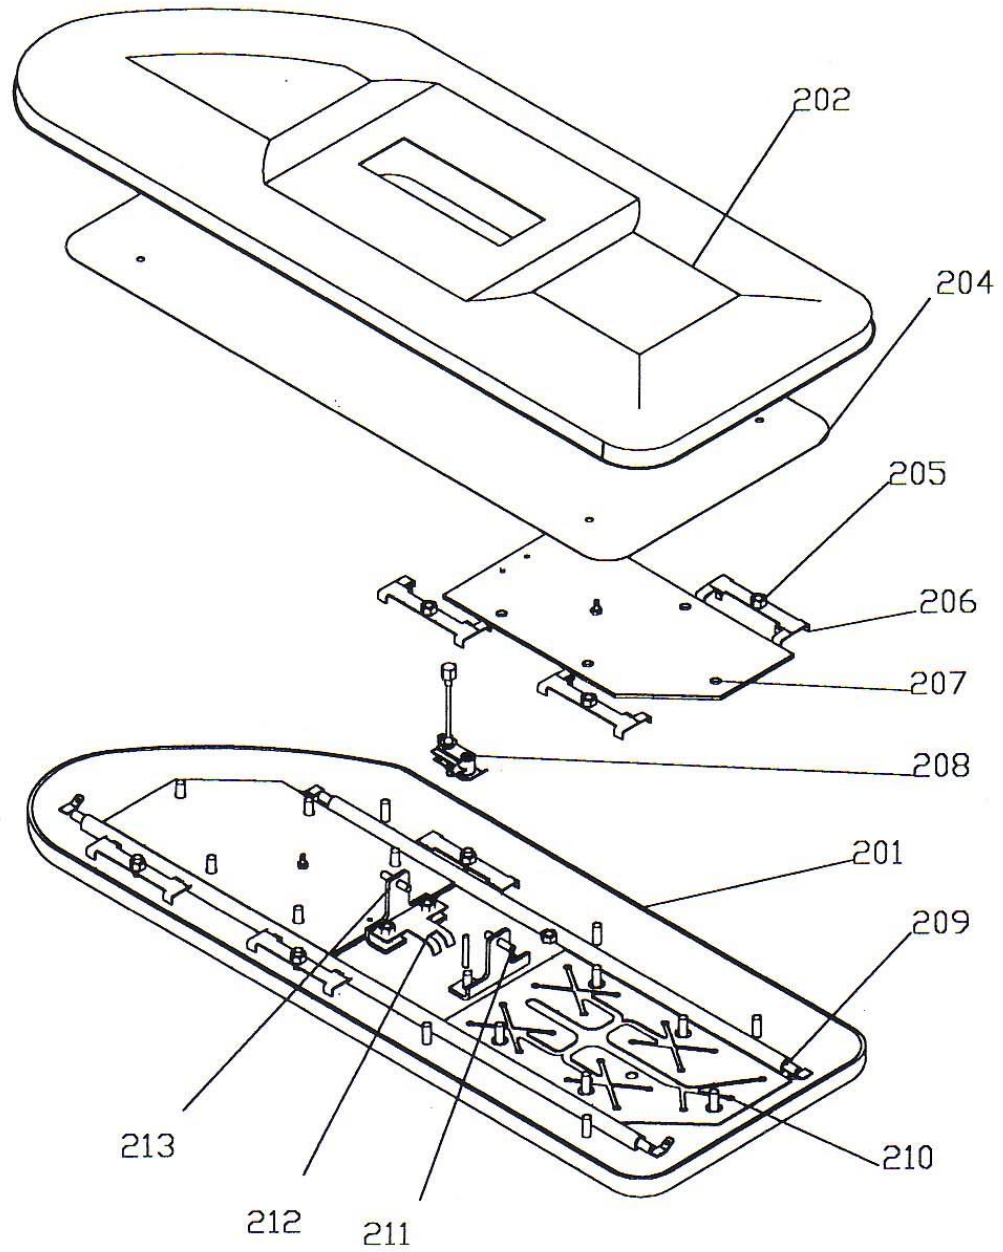

Steam press

Iron system

Press system

Pump system

Steam press

Parts List (

Numbers	Codes	Names	Materials	Quantity
1	101	Switch		1
2	102	Lamp		1
3	103	Steam Knob	ABS	1
4	104	Temp Knob	ABS	1
5	105	Cap	ABS	1
6	106	Locking Knob	ABS	1
7	107	Cover	ABS	1
8	108	Stand	Casting AL	1
9	109	Upper Stand	Casting AL	1
10	110	Bolt	45	2
11	111	Nut	A3	2
12	112	Screw	A3	2
13	113	Relay		1
14	114	Bottom	A3	1
15	115	ST3.5 Screw	A3	6
16	200	Ironing Board		1
17	201	Ironing Cover	A3	1
18	202	Ironing Plate	AL	1
19	204	Reflector	AL	1
20	205	M6 Nut	Stainless steel	21
21	206	Presser	A3	7
22	207	Drainage Waser	AL	2
23	208	Thermostat		1
24	209	Heater		2
25	210	Drainage Plate	AL	2
26	211	Pin	45	2
27	212	T Plate	A3	1
28	213	Hanger	A3	2
29	301	Opening Handle	A3	1
30	302	Plate	A3	2
31	303	Opening Lever 1	A3	1
32	304	Opening Lever 2	A3	1
33	305	Rocking Arm	Casting AL	1
34	306	Bolt	45	2
35	307	Nut	A3	2
36	308	U Base	A3	1
37	309	M8X15 Bolt	A3	2
38	310	M8 Bolt	A3	2
39	311	V Block	Casting AL	2
40	312	V Washer	Stainless steel	2

41	313	Spiral Rod	Casting AL	2
42	314	Spring	65Mn	1
43	315	Block	A3	1
44	316	Locking Lever	A3	1
45	317	Washer	A3	1
46	401	Cam	A3	1
47	402	Spraying Rod 1	A3	1
48	403	Pump		1
49	404	Tank	PS	1
50	405	Spraying Hadle	A3	1
51	406	Bolt	A3	1
52	407	Spraying Lever	A3	1
53	408	Cam	Nylon	1
54	409	Plate	A3	1
55	410	Bolt	A3	1
56	411	Spraying Rod 2	A3	1
57	412	Plate	A3	2
58	413	Tube	Silica Gel	1
59	414	T Joint	Nylon	1
60	415	Bypass Tube	Silica Gel	2
61	416	Drainage Nut	ABS	1