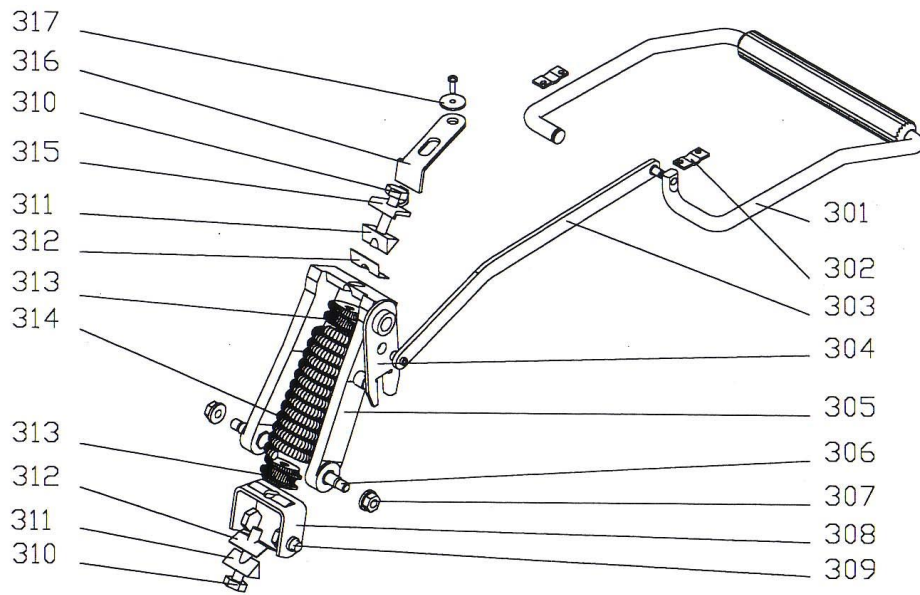

Steam press

Iron system

Press system

Pump system

Steam press

Parts List (

Numbers	Codes	Names	Materials	Quantity
1	101	Switch		1
2	102	Lamp		1
3	103	Steam Knob	ABS	1
4	104	Temp Knob	ABS	1
5	105	Cap	ABS	1
6	106	Locking Knob	ABS	1
7	107	Cover	ABS	1
8	108	Stand	Casting AL	1
9	109	Upper Stand	Casting AL	1
10	110	Bolt	45	2
11	111	Nut	A3	2
12	112	Screw	A3	2
13	113	Relay		1
14	114	Bottom	A3	1
15	115	ST3.5 Screw	A3	6
16	200	Ironing Board		1
17	201	Ironing Cover	A3	1
18	202	Ironing Plate	AL	1
19	204	Reflector	AL	1
20	205	M6 Nut	Stainless steel	21
21	206	Presser	A3	7
22	207	Drainage Waser	AL	2
23	208	Thermostat		1
24	209	Heater		2
25	210	Drainage Plate	AL	2
26	211	Pin	45	2
27	212	T Plate	A3	1
28	213	Hanger	A3	2
29	301	Opening Handle	A3	1
30	302	Plate	A3	2
31	303	Opening Lever 1	A3	1
32	304	Opening Lever 2	A3	1
33	305	Rocking Arm	Casting AL	1
34	306	Bolt	45	2
35	307	Nut	A3	2
36	308	U Base	A3	1
37	309	M8X15 Bolt	A3	2
38	310	M8 Bolt	A3	2
39	311	V Block	Casting AL	2
40	312	V Washer	Stainless steel	2

41	313	Spiral Rod	Casting AL	2
42	314	Spring	65Mn	1
43	315	Block	A3	1
44	316	Locking Lever	A3	1
45	317	Washer	A3	1
46	401	Cam	A3	1
47	402	Spraying Rod 1	A3	1
48	403	Pump		1
49	404	Tank	PS	1
50	405	Spraying Hadle	A3	1
51	406	Bolt	A3	1
52	407	Spraying Lever	A3	1
53	408	Cam	Nylon	1
54	409	Plate	A3	1
55	410	Bolt	A3	1
56	411	Spraying Rod 2	A3	1
57	412	Plate	A3	2
58	413	Tube	Silica Gel	1
59	414	T Joint	Nylon	1
60	415	Bypass Tube	Silica Gel	2
61	416	Drainage Nut	ABS	1