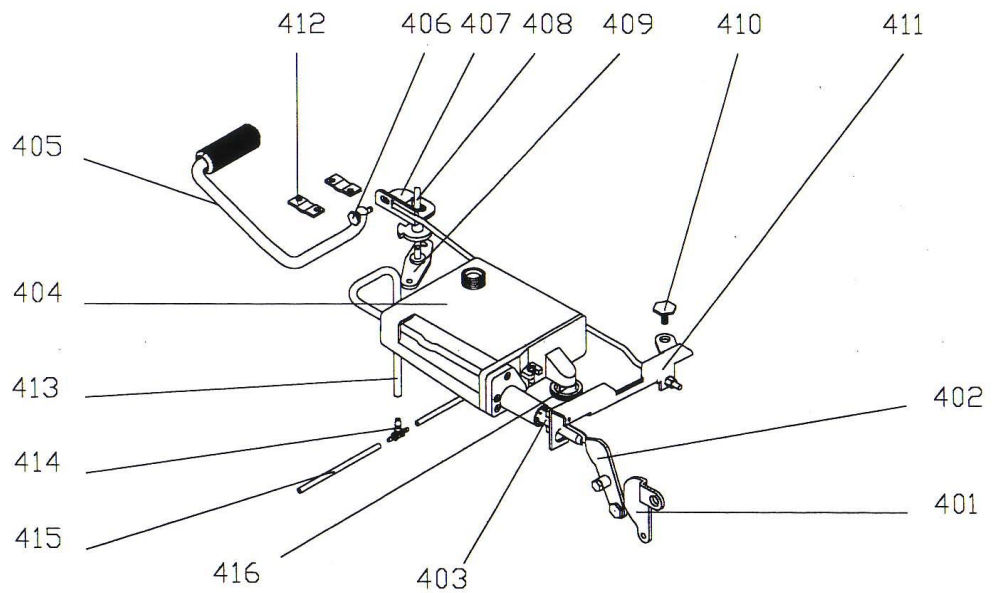

Steam press

Iron system

Press system

Pump system

Steam press

Parts List (

Numbers	Codes	Names	Materials	Quantity
1	101	Switch		1
2	102	Lamp		1
3	103	Steam Knob	ABS	1
4	104	Temp Knob	ABS	1
5	105	Cap	ABS	1
6	106	Locking Knob	ABS	1
7	107	Cover	ABS	1
8	108	Stand	Casting AL	1
9	109	Upper Stand	Casting AL	1
10	110	Bolt	45	2
11	111	Nut	A3	2
12	112	Screw	A3	2
13	113	Relay		1
14	114	Bottom	A3	1
15	115	ST3.5 Screw	A3	6
16	200	Ironing Board		1
17	201	Ironing Cover	A3	1
18	202	Ironing Plate	AL	1
19	204	Reflector	AL	1
20	205	M6 Nut	Stainless steel	21
21	206	Presser	A3	7
22	207	Drainage Waser	AL	2
23	208	Thermostat		1
24	209	Heater		2
25	210	Drainage Plate	AL	2
26	211	Pin	45	2
27	212	T Plate	A3	1
28	213	Hanger	A3	2
29	301	Opening Handle	A3	1
30	302	Plate	A3	2
31	303	Opening Lever 1	A3	1
32	304	Opening Lever 2	A3	1
33	305	Rocking Arm	Casting AL	1
34	306	Bolt	45	2
35	307	Nut	A3	2
36	308	U Base	A3	1
37	309	M8X15 Bolt	A3	2
38	310	M8 Bolt	A3	2
39	311	V Block	Casting AL	2
40	312	V Washer	Stainless steel	2

41	313	Spiral Rod	Casting AL	2
42	314	Spring	65Mn	1
43	315	Block	A3	1
44	316	Locking Lever	A3	1
45	317	Washer	A3	1
46	401	Cam	A3	1
47	402	Spraying Rod 1	A3	1
48	403	Pump		1
49	404	Tank	PS	1
50	405	Spraying Hadle	A3	1
51	406	Bolt	A3	1
52	407	Spraying Lever	A3	1
53	408	Cam	Nylon	1
54	409	Plate	A3	1
55	410	Bolt	A3	1
56	411	Spraying Rod 2	A3	1
57	412	Plate	A3	2
58	413	Tube	Silica Gel	1
59	414	T Joint	Nylon	1
60	415	Bypass Tube	Silica Gel	2
61	416	Drainage Nut	ABS	1