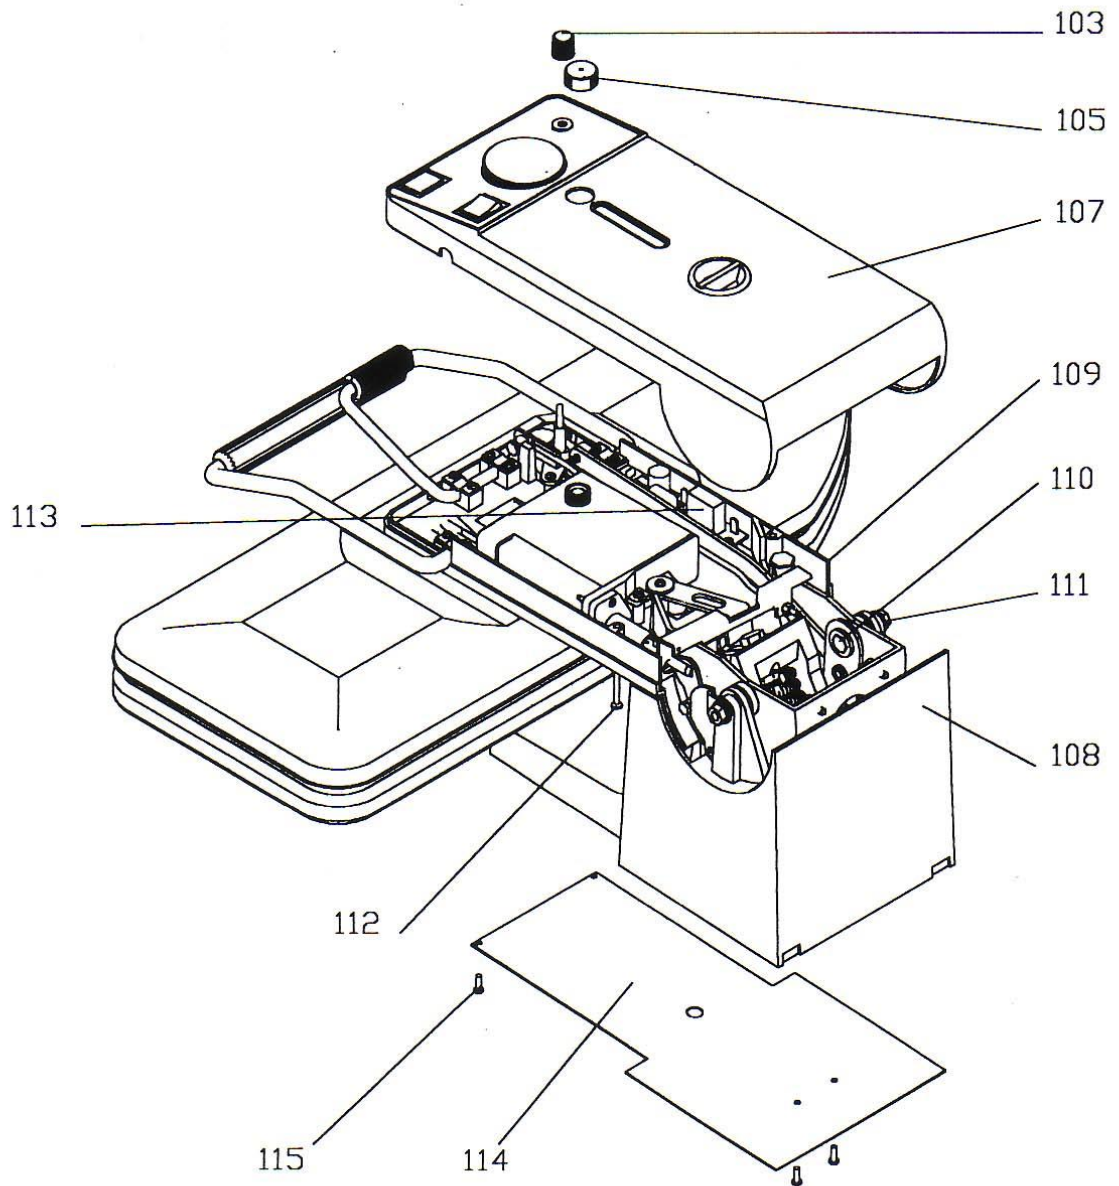

Steam press

Iron system

Press system

Pump system

Steam press

Parts List (

Numbers	Codes	Names	Materials	Quantity
1	101	Switch		1
2	102	Lamp		1
3	103	Steam Knob	ABS	1
4	104	Temp Knob	ABS	1
5	105	Cap	ABS	1
6	106	Locking Knob	ABS	1
7	107	Cover	ABS	1
8	108	Stand	Casting AL	1
9	109	Upper Stand	Casting AL	1
10	110	Bolt	45	2
11	111	Nut	A3	2
12	112	Screw	A3	2
13	113	Relay		1
14	114	Bottom	A3	1
15	115	ST3.5 Screw	A3	6
16	200	Ironing Board		1
17	201	Ironing Cover	A3	1
18	202	Ironing Plate	AL	1
19	204	Reflector	AL	1
20	205	M6 Nut	Stainless steel	21
21	206	Presser	A3	7
22	207	Drainage Waser	AL	2
23	208	Thermostat		1
24	209	Heater		2
25	210	Drainage Plate	AL	2
26	211	Pin	45	2
27	212	T Plate	A3	1
28	213	Hanger	A3	2
29	301	Opening Handle	A3	1
30	302	Plate	A3	2
31	303	Opening Lever 1	A3	1
32	304	Opening Lever 2	A3	1
33	305	Rocking Arm	Casting AL	1
34	306	Bolt	45	2
35	307	Nut	A3	2
36	308	U Base	A3	1
37	309	M8X15 Bolt	A3	2
38	310	M8 Bolt	A3	2
39	311	V Block	Casting AL	2
40	312	V Washer	Stainless steel	2

41	313	Spiral Rod	Casting AL	2
42	314	Spring	65Mn	1
43	315	Block	A3	1
44	316	Locking Lever	A3	1
45	317	Washer	A3	1
46	401	Cam	A3	1
47	402	Spraying Rod 1	A3	1
48	403	Pump		1
49	404	Tank	PS	1
50	405	Spraying Hadle	A3	1
51	406	Bolt	A3	1
52	407	Spraying Lever	A3	1
53	408	Cam	Nylon	1
54	409	Plate	A3	1
55	410	Bolt	A3	1
56	411	Spraying Rod 2	A3	1
57	412	Plate	A3	2
58	413	Tube	Silica Gel	1
59	414	T Joint	Nylon	1
60	415	Bypass Tube	Silica Gel	2
61	416	Drainage Nut	ABS	1