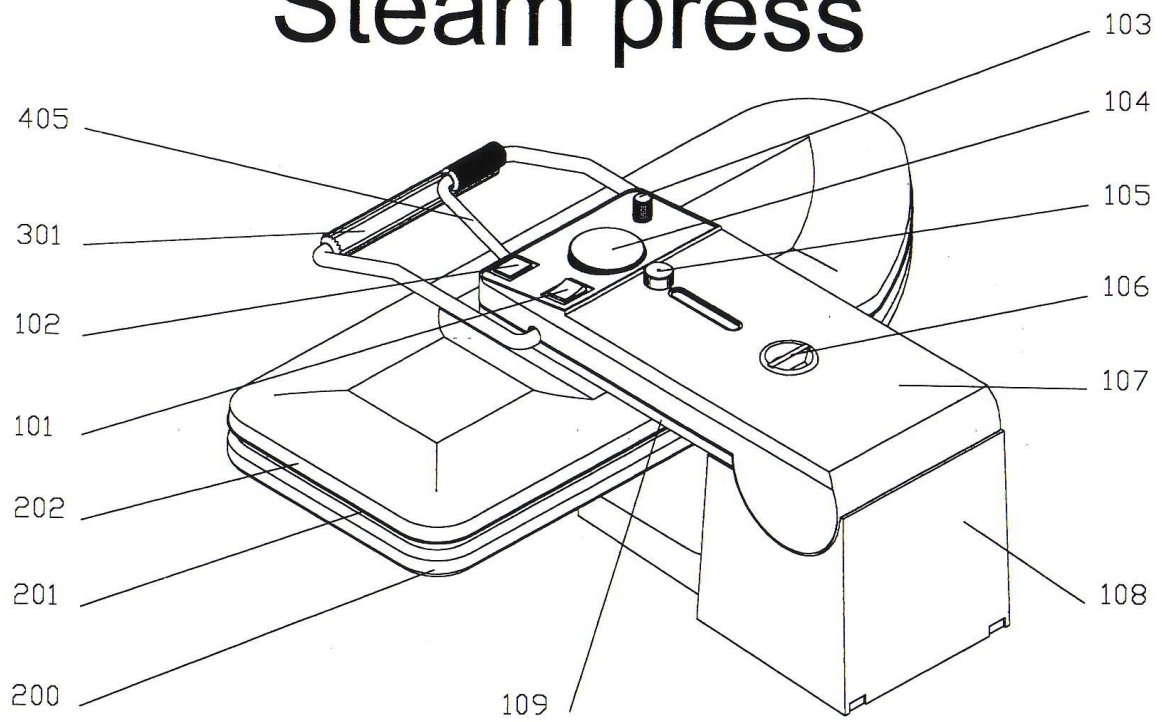

Steam press

Iron system

Press system

Pump system

Steam press

Parts List (

Numbers	Codes	Names	Materials	Quantity
1	101	Switch		1
2	102	Lamp		1
3	103	Steam Knob	ABS	1
4	104	Temp Knob	ABS	1
5	105	Cap	ABS	1
6	106	Locking Knob	ABS	1
7	107	Cover	ABS	1
8	108	Stand	Casting AL	1
9	109	Upper Stand	Casting AL	1
10	110	Bolt	45	2
11	111	Nut	A3	2
12	112	Screw	A3	2
13	113	Relay		1
14	114	Bottom	A3	1
15	115	ST3.5 Screw	A3	6
16	200	Ironing Board		1
17	201	Ironing Cover	A3	1
18	202	Ironing Plate	AL	1
19	204	Reflector	AL	1
20	205	M6 Nut	Stainless steel	21
21	206	Presser	A3	7
22	207	Drainage Waser	AL	2
23	208	Thermostat		1
24	209	Heater		2
25	210	Drainage Plate	AL	2
26	211	Pin	45	2
27	212	T Plate	A3	1
28	213	Hanger	A3	2
29	301	Opening Handle	A3	1
30	302	Plate	A3	2
31	303	Opening Lever 1	A3	1
32	304	Opening Lever 2	A3	1
33	305	Rocking Arm	Casting AL	1
34	306	Bolt	45	2
35	307	Nut	A3	2
36	308	U Base	A3	1
37	309	M8X15 Bolt	A3	2
38	310	M8 Bolt	A3	2
39	311	V Block	Casting AL	2
40	312	V Washer	Stainless steel	2